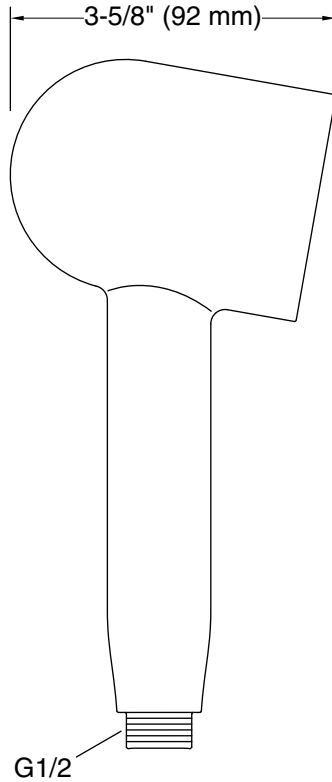

Technical Information

All product dimensions are nominal.

Handshower:

Rated maximum flow: 1.75 gal/min (6.6 l/min)
Pressure: 45 psi (3.1 bar)

Notes

For use with automatic compensating valves rated at 1.5 gal/min (5.7 l/min) or less.