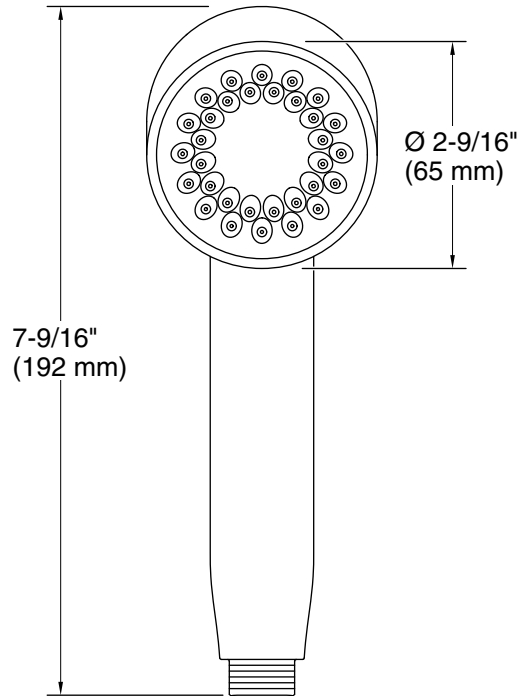

Technical Information

All product dimensions are nominal.

Handshower:

Rated maximum flow: 1.75 gal/min (6.6 l/min)
Pressure: 45 psi (3.1 bar)

Notes

For use with automatic compensating valves rated at 1.5 gal/min (5.7 l/min) or less.